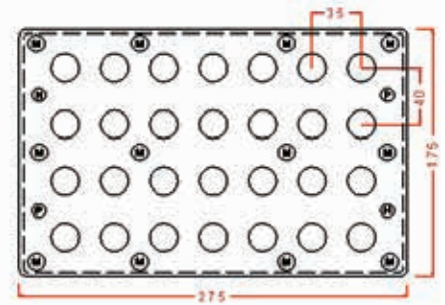

Double Moulds

No : 631

Weight : 8 gr
Size : Ø24*23 mm
Mould size : 275*175*18 mm
Layout : 4*7 / 28 pcs.
Dist. of cavities : 35*40 mm
Filling Hole : 11 mm

No : 659

Weight : 5 gr
Size : Ø20*18 mm
Mould size : 275*175*18 mm
Layout : 4*7 / 28 pcs.
Dist. of cavities : 35*40 mm
Filling Hole : 11 mm

No : 658

Weight : 16 gr
Size : Ø31*31 mm
Mould size : 321*202,5*28 mm
Layout : 5*8 / 40 pcs.
Dist. of cavities : 36,6*39 mm