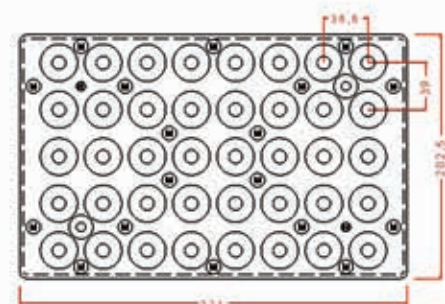

Double Moulds

No : 631

Weight : 8 gr
Size : Ø24*23 mm
Mould size : 275*175*18 mm
Layout : 4*7 / 28 pcs.
Dist. of cavities : 35*40 mm
Filling Hole : 11 mm

No : 659

Weight : 5 gr
Size : Ø20*18 mm
Mould size : 275*175*18 mm
Layout : 4*7 / 28 pcs.
Dist. of cavities : 35*40 mm
Filling Hole : 11 mm

No : 658

Weight : 16 gr
Size : Ø31*31 mm
Mould size : 321*202,5*28 mm
Layout : 5*8 / 40 pcs.
Dist. of cavities : 36,6*39 mm