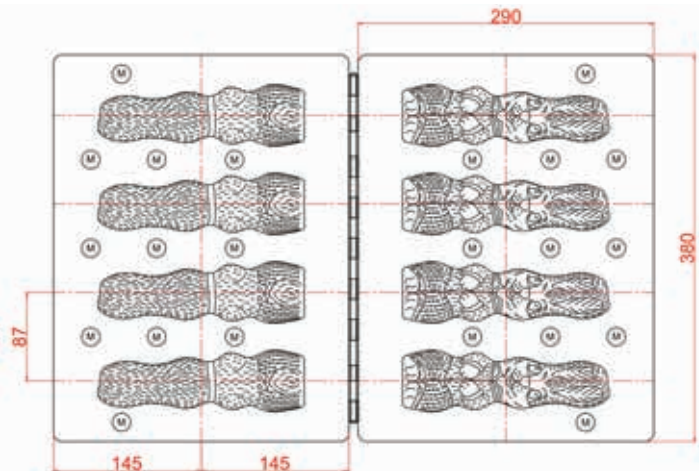

No : SP02

Weight : 285 gr
Size : 203*61*50 mm
Mould size : 380*290*30 mm
Layout : 1*4 / 4 pcs.
Dist. of cavities : 87 mm