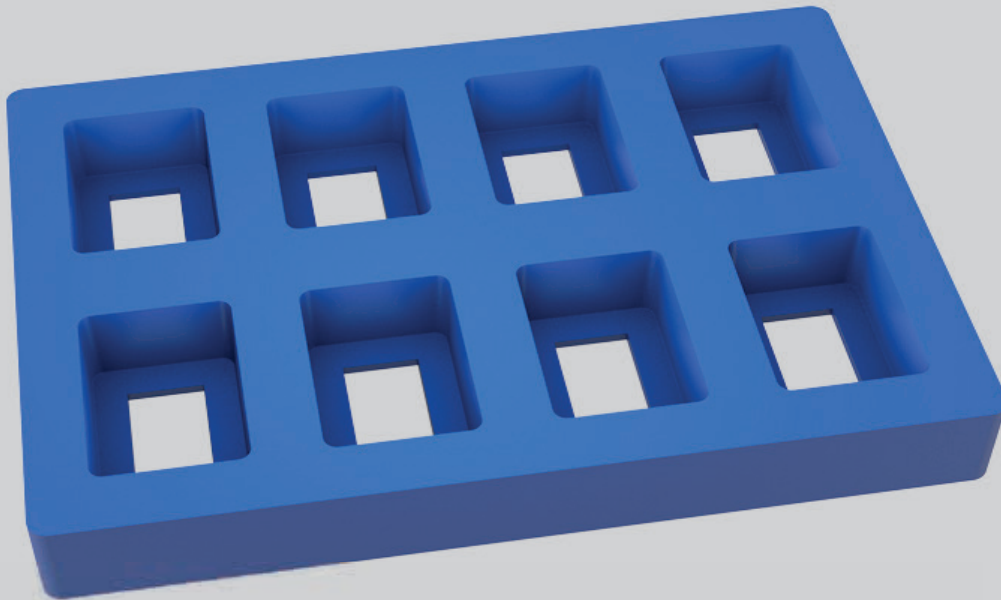

No : 879

Size : 275*190*32 mm