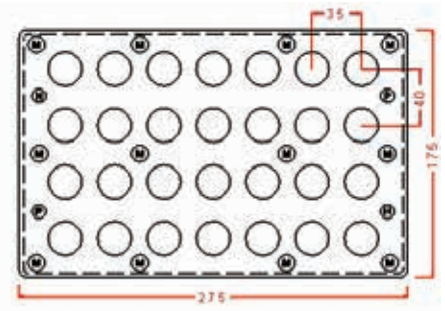

Double Moulds

No : 631

Weight : 8 gr
Size : Ø24*23 mm
Mould size : 275*175*18 mm
Layout : 4*7 / 28 pcs.
Dist. of cavities : 35*40 mm
Filling Hole : 11 mm

No : 659

Weight : 5 gr
Size : Ø20*18 mm
Mould size : 275*175*18 mm
Layout : 4*7 / 28 pcs.
Dist. of cavities : 35*40 mm
Filling Hole : 11 mm

No : 658

Weight : 16 gr
Size : Ø31*31 mm
Mould size : 321*202,5*28 mm
Layout : 5*8 / 40 pcs.
Dist. of cavities : 36,6*39 mm