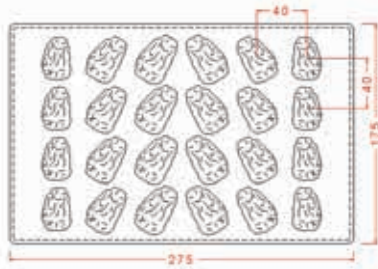

Weight : 11 - 15 - 17 gr
Size : 34*23*23 mm, 38*25*25 mm, 40*26*26 mm
Mould size : 275*175*28 mm
Layout : 4*6 / 24 pcs.
Dist. of cavities : 40*40 mm