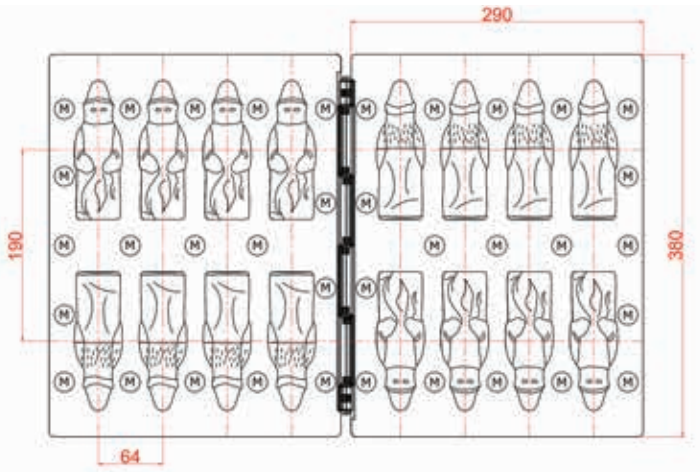

Spinning Moulds

No : SP07

Weight : 175 gr
Size : 138*47*43 mm
Mould size : 380*290*27 mm
Layout : 2*4 / 8 pcs.
Dist. of cavities : 190*64 mm