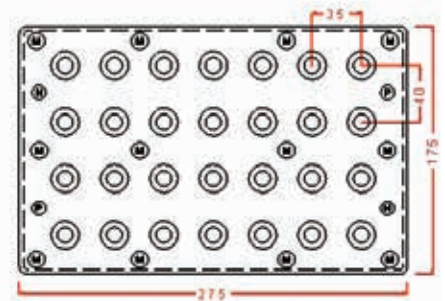

Double Moulds

No : 631

Weight : 8 gr
Size : Ø24*23 mm
Mould size : 275*175*18 mm
Layout : 4*7 / 28 pcs.
Dist. of cavities : 35*40 mm
Filling Hole : 11 mm

No : 659

Weight : 5 gr
Size : Ø20*18 mm
Mould size : 275*175*18 mm
Layout : 4*7 / 28 pcs.
Dist. of cavities : 35*40 mm
Filling Hole : 11 mm

No : 658

Weight : 16 gr
Size : Ø31*31 mm
Mould size : 321*202,5*28 mm
Layout : 5*8 / 40 pcs.
Dist. of cavities : 36,6*39 mm