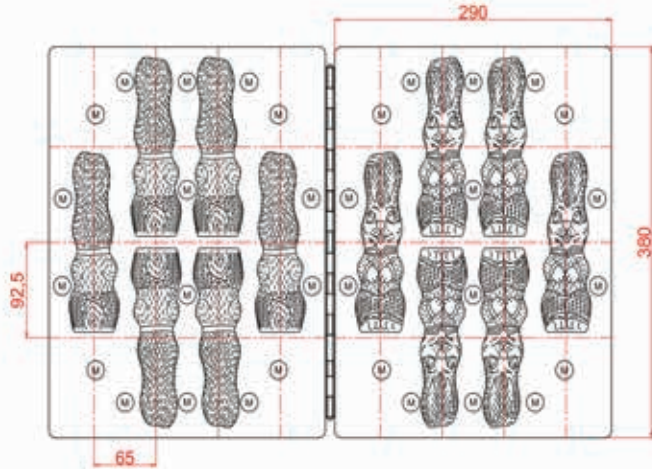

Spinning Moulds

No : SP01

Weight : 175 gr
Size : 175*52*45 mm
Mould size : 380*290*30 mm
Layout : 6 pcs.
Dist. of cavities : 65*92,5 mm