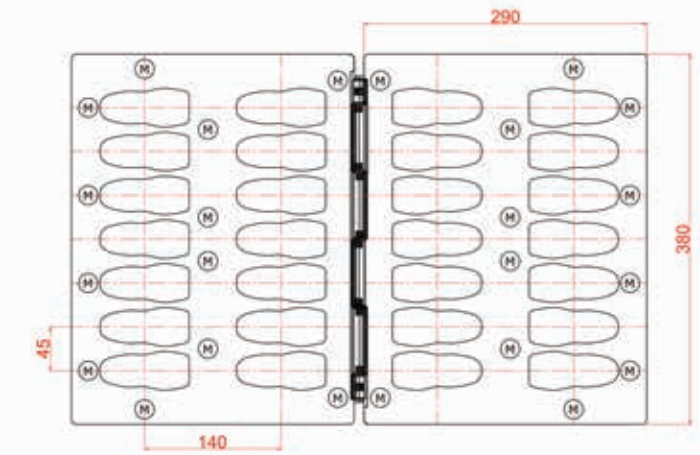

No : SP08

Weight : 93 gr
Size : 92*40*39 mm
Mould size : 380*290*30 mm
Layout : 2*7 / 14 pcs.
Dist. of cavities : 45*140 mm