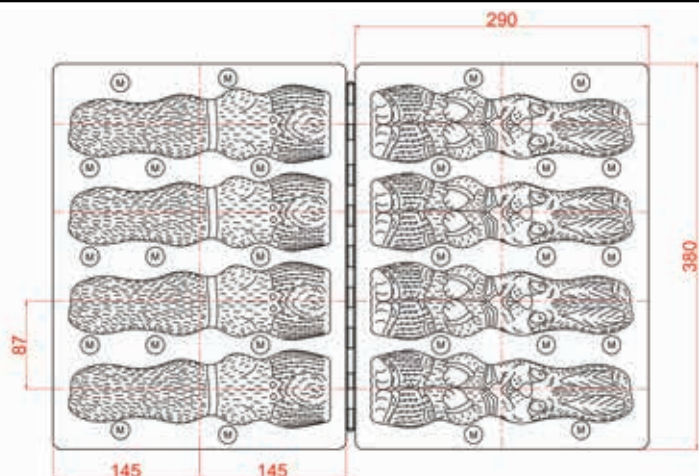

No : SP03

Weight : 588 gr
 Size : 259*76*65 mm
 Mould size : 380*290*30 mm
 Layout : 1*4 / 4 pcs.
 Dist. of cavities : 87 mm

Spinning Moulds

The image shows two chocolate spinning moulds on the left, which are dark brown and feature intricate carvings of figures. On the right is a technical drawing of the mould, showing two halves with dimensions: 290 mm width, 380 mm height, and 87 mm distance between cavities. Each half has two columns of cavities, each 145 mm wide.