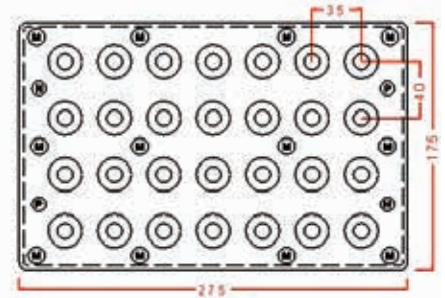

Double Moulds

No : 631

Weight : 8 gr
Size : Ø24*23 mm
Mould size : 275*175*18 mm
Layout : 4*7 / 28 pcs.
Dist. of cavities : 35*40 mm
Filling Hole : 11 mm

No : 659

Weight : 5 gr
Size : Ø20*18 mm
Mould size : 275*175*18 mm
Layout : 4*7 / 28 pcs.
Dist. of cavities : 35*40 mm
Filling Hole : 11 mm

No : 658

Weight : 16 gr
Size : Ø31*31 mm
Mould size : 321*202,5*28 mm
Layout : 5*8 / 40 pcs.
Dist. of cavities : 36,6*39 mm