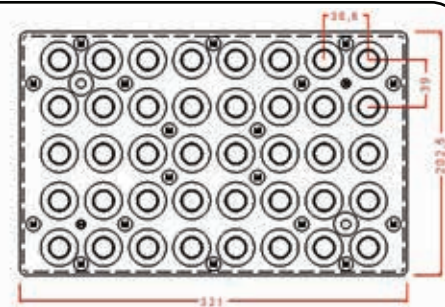

Double Moulds

No : 631

Weight : 8 gr
Size : Ø24*23 mm
Mould size : 275*175*18 mm
Layout : 4*7 / 28 pcs.
Dist. of cavities : 35*40 mm
Filling Hole : 11 mm

No : 659

Weight : 5 gr
Size : Ø20*18 mm
Mould size : 275*175*18 mm
Layout : 4*7 / 28 pcs.
Dist. of cavities : 35*40 mm
Filling Hole : 11 mm

No : 658

Weight : 16 gr
Size : Ø31*31 mm
Mould size : 321*202,5*28 mm
Layout : 5*8 / 40 pcs.
Dist. of cavities : 36,6*39 mm