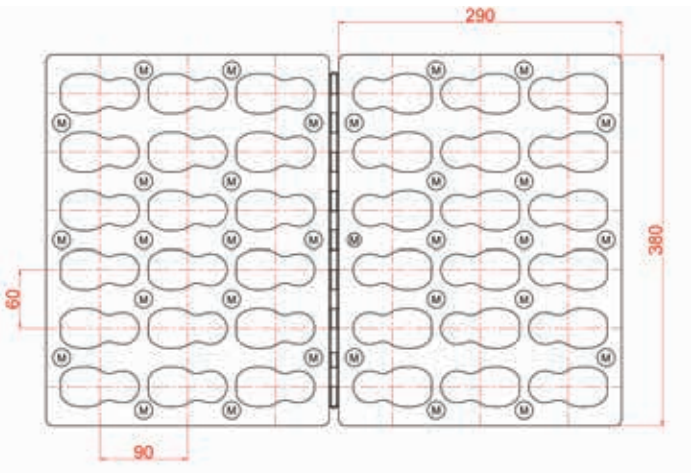

No : SP09

Weight : 82 gr
Size : 80*Ø41 mm
Mould size : 380*290*30 mm
Layout : 3*6 / 18 pcs.
Dist. of cavities : 60*90 mm